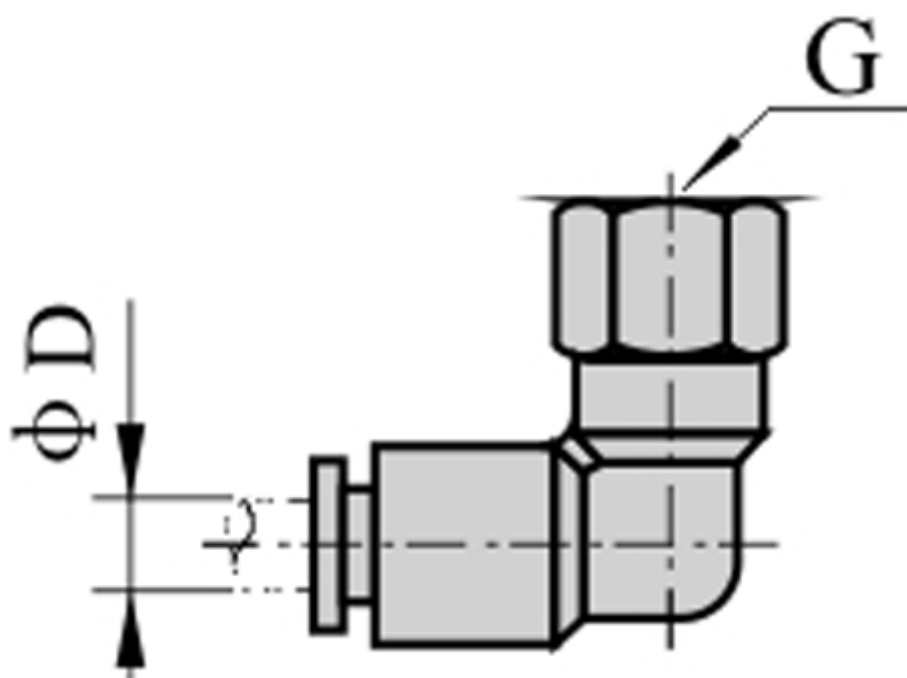

Article number: 58EPLF1001
Description: Fitting EPLF1001 female elbow connector
thread 1/8", tube diameter 10

Measures

D = 10
Thread = 1/8"